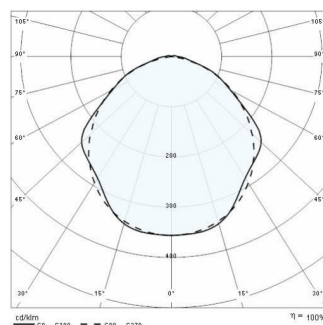

Photometric data