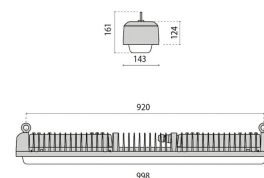

Technical drawings